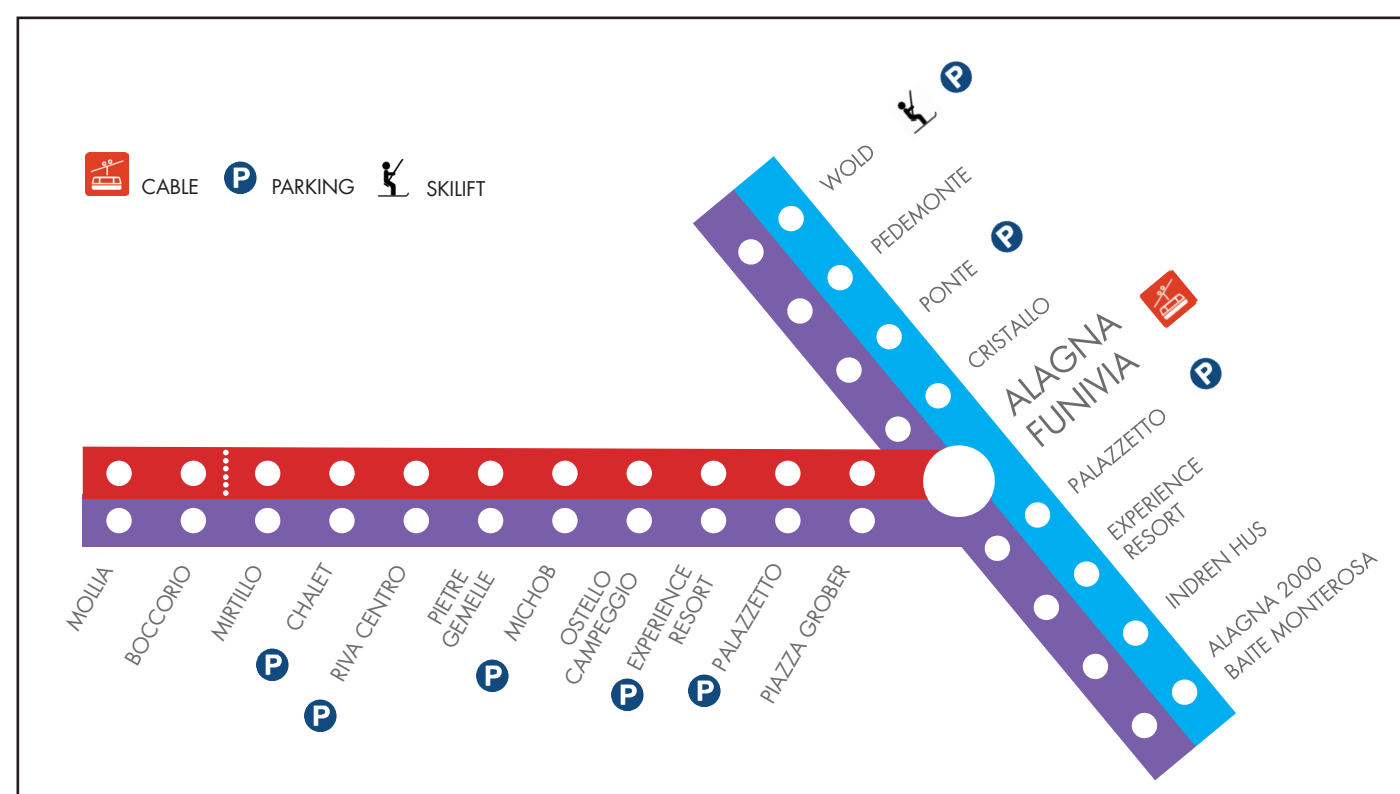

SOLO PER / ONLY TO WOLD

FERIALI WEEK DAY

FESTIVI WEEK-END & HOLIDAY

8:17
8:42
9:13
9:38
10:03

10:15
10:52
11:04
13:17

7:57
8:09
8:19
8:28
8:53
9:18
9:43

10:10
10:33
11:07
11:25
11:50
12:15
12:40

13:29
13:53
14:17
14:59
15:59
16:20
16:42

UFFICIO DEL TURISMO - INFO POINT
+39 0163 922988

DOWNLOAD
INFO ORARI - TIME TABLES:

www.visitmonterosa.com/ski-bus
www.comune.alagnavalsesia.vc.it/skibus

LINEA ROSSA - RED LINE
MOLLIA - FUNIVIA ALAGNA

LINEA BLU - BLUE LINE
ALAGNA 2000 BAITE M.ROSA - WOLD

LINEA VIOLA - PURPLE LINE
LINEA SERALE A CHIAMATA DALLE 17:30 ALLE 23:30
NIGHT LINE ON CALL FROM 5:30 PM TO 11:30 PM
+39 348 4518392

MAPSKIBUSSTOP

WINTER 2019-2020

CABLE

PARKING

SKILIFT

LINEA ROSSA - RED LINE
MOLLIA - FUNIVIA ALAGNA

LINEA BLU - BLUE LINE
ALAGNA 2000 BAITE
M.ROSA - WOLD

LINEA VIOLA
LINEA SERALE A CHIAMATA
A PAGAMENTO
DALLE 17:30 ALLE 23:30
PURPLE LINE - NIGHT LINE
PAYMENT BUS-LINE ON CALL
FROM 5:30 PM TO 11:30 PM
+39 348 4518392