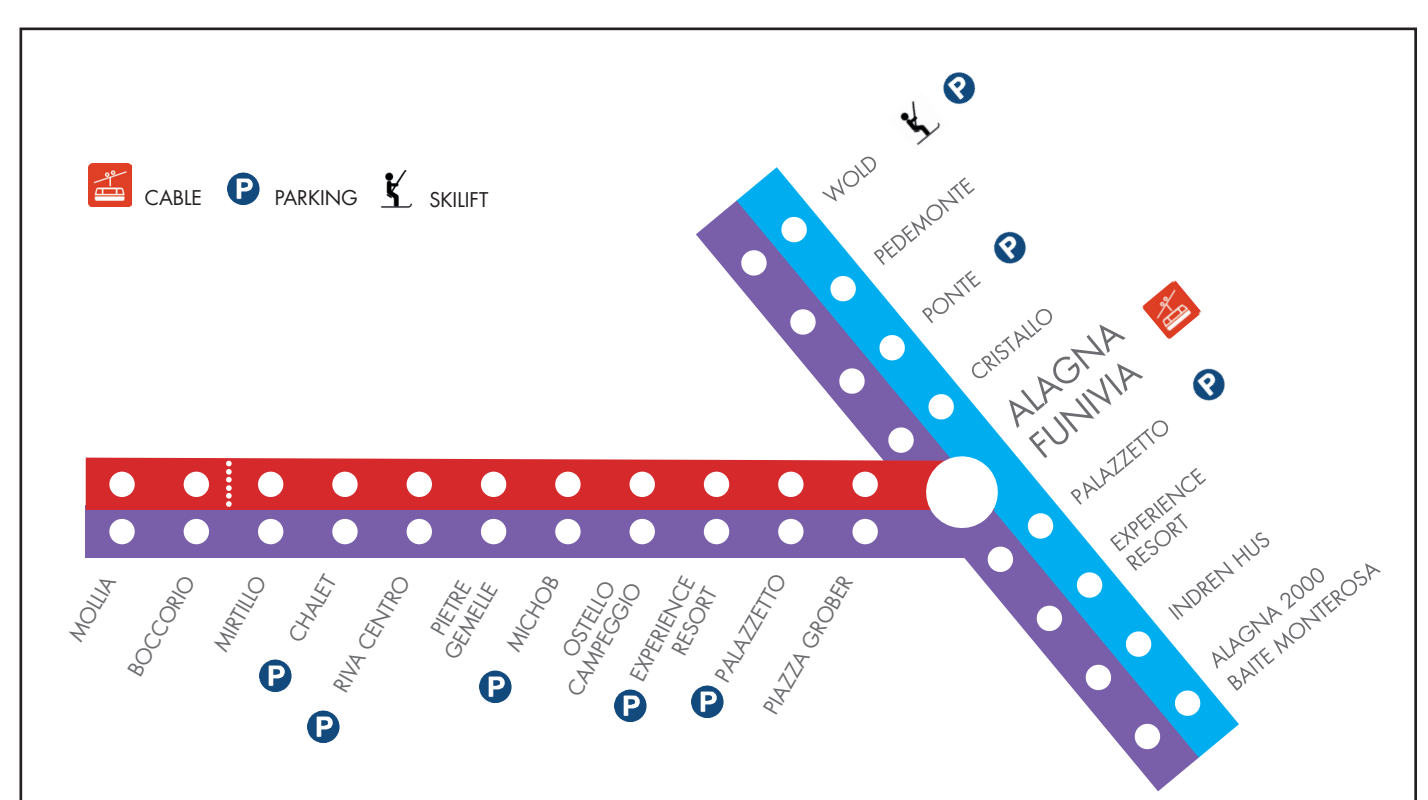

PER / TO FUNIVIA - ALAGNA

FERIALI WEEK DAY

FESTIVI WEEK-END & HOLIDAY

8:25
9:21
9:46
10:23
11:12
13:05
13:24
13:45
14:06

14:27
14:37
14:50
15:11
15:31
15:44
16:19
17:06

8:27
8:36
8:50
9:18
9:26
9:40
9:51
10:18
10:26
10:41
11:15

www.visitmonterosa.com/ski-bus
www.comune.alagnavalsesia.vc.it/skibus

 LINEA ROSSA - RED LINE
MOLLIA - FUNIVIA ALAGNA

 LINEA BLU - BLUE LINE
ALAGNA 2000 BAITE M.ROSA - WOLD

 LINEA VIOLA - PURPLE LINE
LINEA SERALE A CHIAMATA DALLE 17:30 ALLE 23:30
NIGHT LINE ON CALL FROM 5:30 PM TO 11:30 PM
+39 348 4518392

SOLO PER / ONLY TO ALAGNA 2000 - BAITE M.ROSA

FERIALI WEEK DAY

FESTIVI WEEK-END & HOLIDAY

8:28
9:02
9:24
9:49
10:26
11:15

13:02
14:47
15:41
16:16
17:04

7:50
8:14
8:30
8:39
8:53
9:21
9:29
9:43
9:54

10:29
10:44
11:18
11:36
12:01
12:26
12:51
13:36
14:00