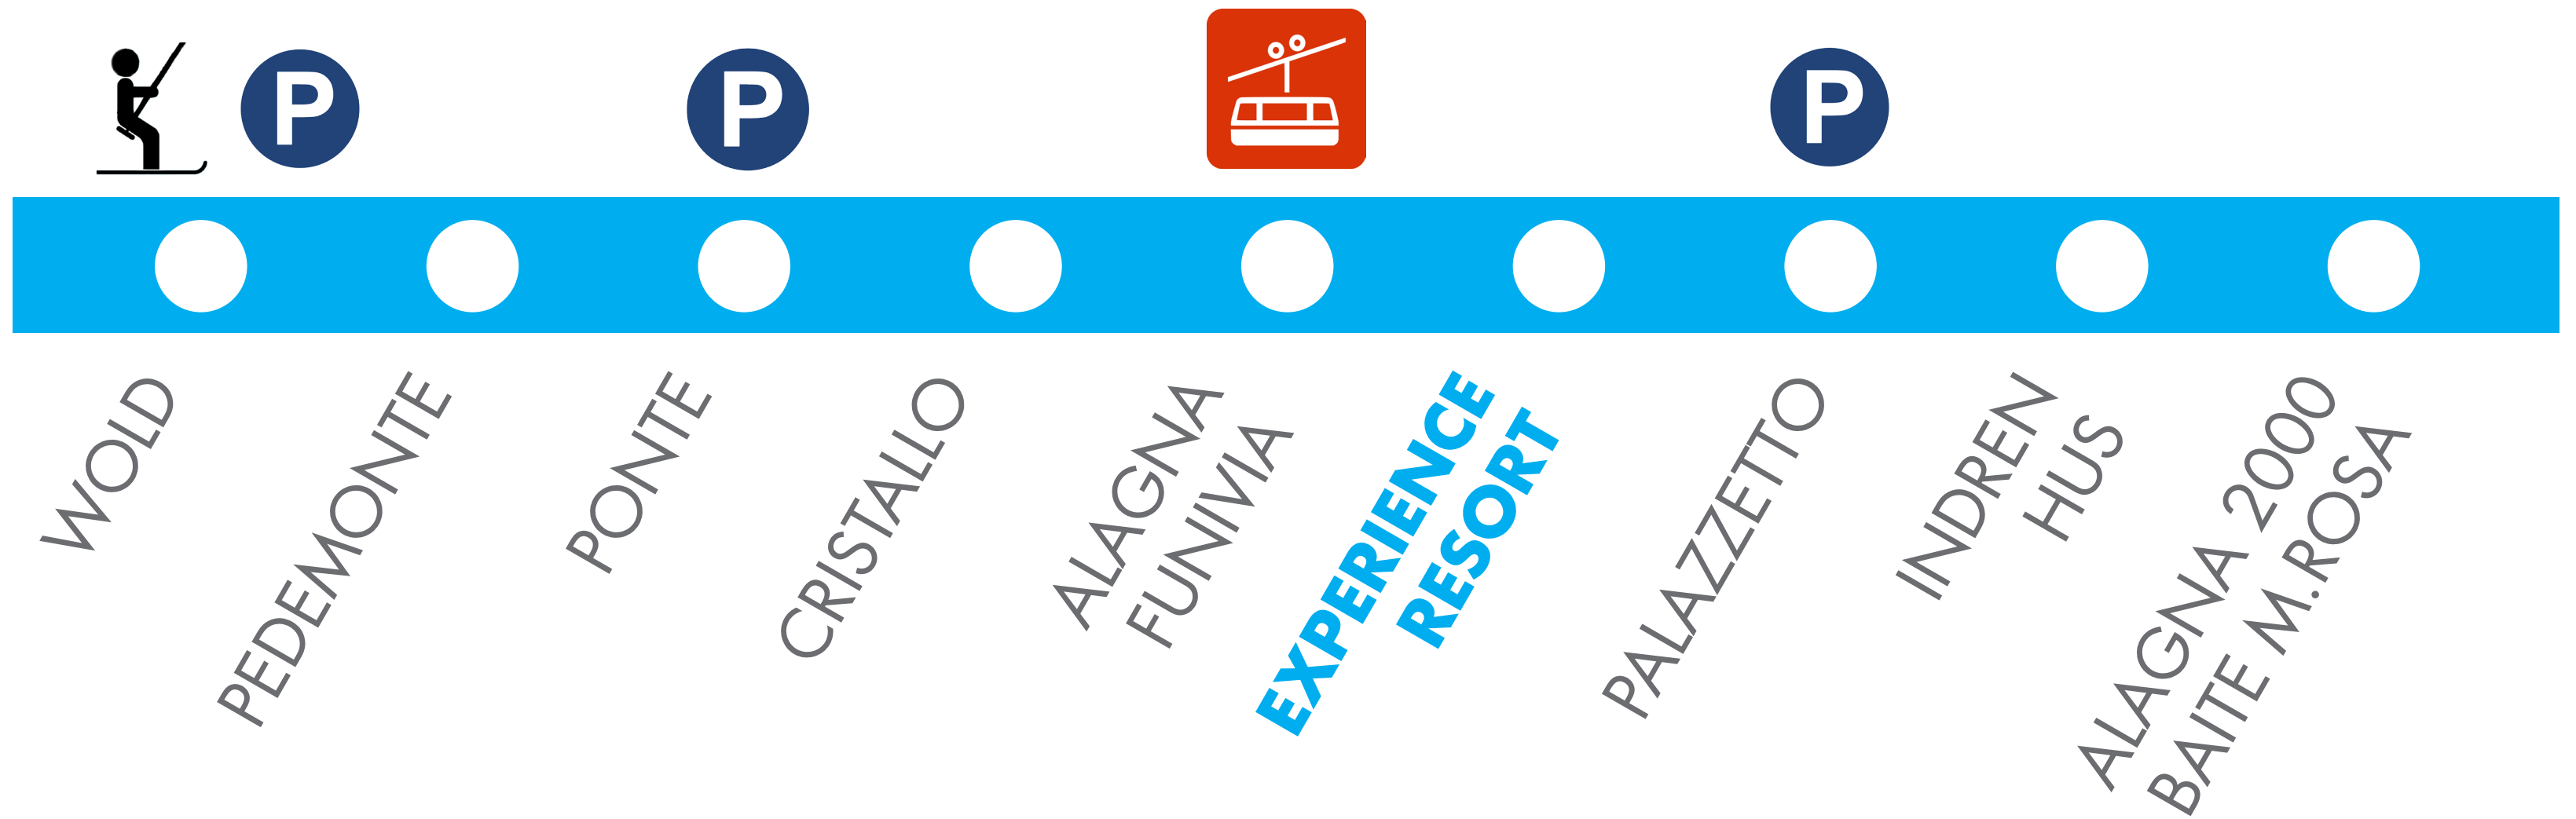

 LINEA ROSSA - RED LINE
MOLLIA - FUNIVIA ALAGNA

 LINEA BLU - BLUE LINE
ALAGNA 2000 BAITE M.ROSA - WOLD

 LINEA VIOLA - PURPLE LINE
LINEA SERALE A CHIAMATA DALLE 17:30 ALLE 23:30
NIGHT LINE ON CALL FROM 5:30 PM TO 11:30 PM
+39 348 4518392

SKIBUS STOP EXPERIENCE RESORT

ORARIO VALIDO DA/TIME TABLE FROM 6.12.19 AL/TO 13.04.20
GIORNI FESTIVI/HOLIDAY: TUTTI I SABATI E LE DOMENICHE/ALL WEEK ENDS;
DAL/FROM 26.12 AL/TO 6.01; DAL/FROM 2.03 AL/ TO 6.03;
GIORNI FERIALI/WEEK DAYS: 25.12; DA/FROM 30.03 AL/TO 13.04.

SOLO PER / ONLY TO WOLD

FERIALI WEEK DAY

FESTIVI WEEK-END & HOLIDAY

8:10
8:35
9:09
9:31
9:56
10:08
10:45

10:57
13:13
14:13
14:58
15:19
16:05
16:52

7:50
8:02
8:12
8:21
8:37
8:46
9:11
9:28
9:36
9:50

10:03
10:13
10:26
10:48
11:00
11:18
11:43
12:08
12:33
13:23