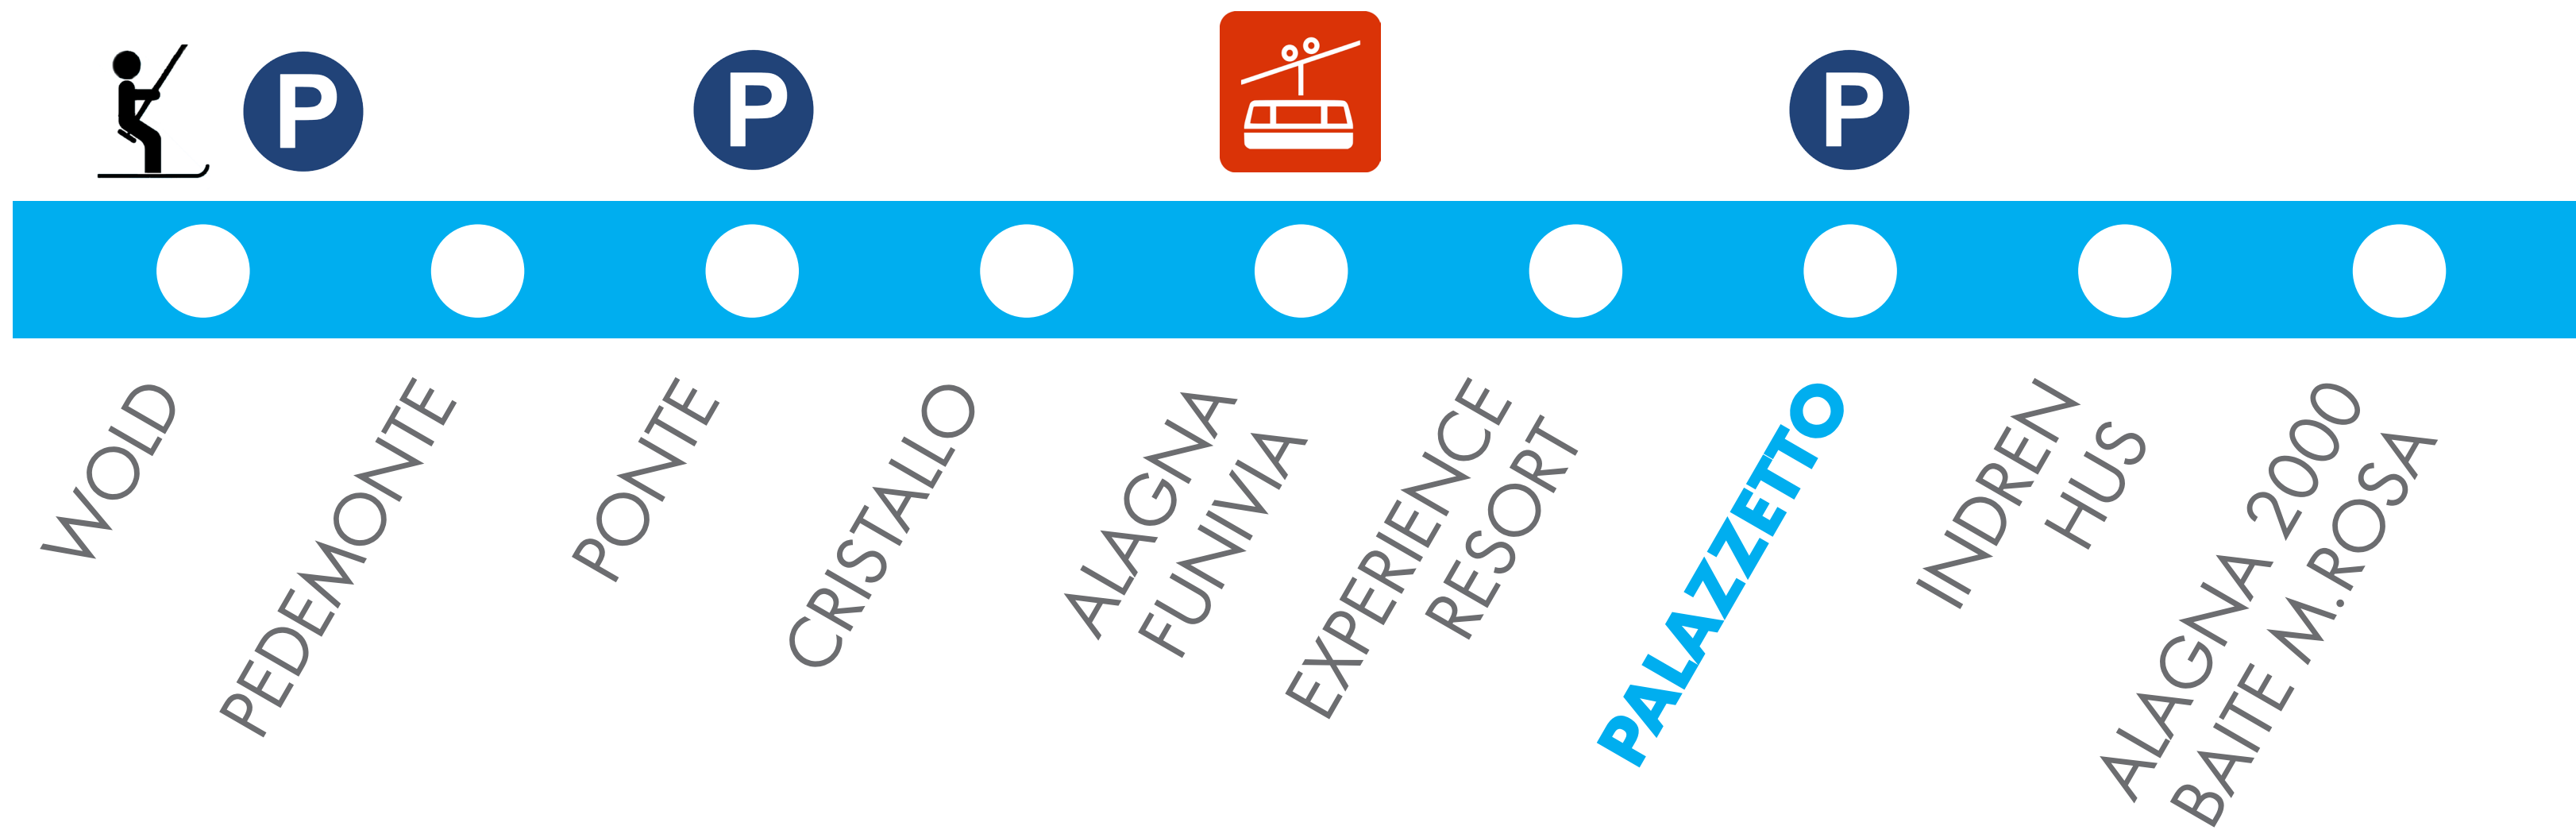

 LINEA ROSSA - RED LINE
MOLLIA - FUNIVIA ALAGNA

 LINEA BLU - BLUE LINE
ALAGNA 2000 BAITE M.ROSA - WOLD

 LINEA VIOLA - PURPLE LINE
LINEA SERALE A CHIAMATA DALLE 17:30 ALLE 23:30
NIGHT LINE ON CALL FROM 5:30 PM TO 11:30 PM
+39 348 4518392

SKIBUS STOP PALAZZETTO

ORARIO VALIDO DA/TIME TABLE FROM 6.12.19 AL/TO 13.04.20

GIORNI FESTIVI/HOLIDAY: TUTTI I SABATI E LE DOMENICHE/ALL WEEK ENDS;
DAL/FROM 26.12 AL/TO 6.01; DAL/FROM 2.03 AL/ TO 6.03;

GIORNI FERIALI/WEEK DAYS: 25.12; DA/FROM 30.03 AL/TO 13.04.

SOLO PER / ONLY TO WOLD

FERIALI WEEK DAY

FESTIVI WEEK-END & HOLIDAY

8:17
8:42
9:13
9:38
10:03

10:15
10:52
11:04
13:17

7:57
8:09
8:19
8:28
8:53
9:18
9:43

10:10
10:33
11:07
11:25
11:50
12:15
12:40

13:29
13:53
14:17
14:59
15:59
16:20
16:42

LINEA VIOLA - PURPLE LINE
LINEA SERALE A CHIAMATA DALLE 17:30 ALLE 23:30
NIGHT LINE ON CALL FROM 5:30 PM TO 11:30 PM
+39 348 4518392

MAPSKIBUSSTOP

WINTER 2019-2020

CABLE

PARKING

SKILIFT

LINEA ROSSA - RED LINE
MOLLIA - FUNIVIA ALAGNA